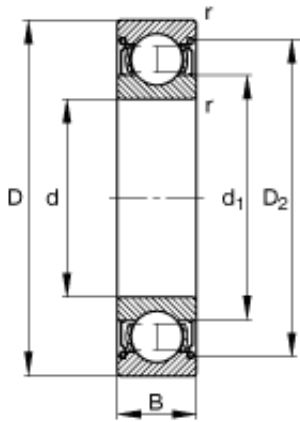

BEARING DRIVESHAFT, INC.

70 mm x 90 mm x 10 mm FAG 61814-2Z-Y Single Row Ball Bearings

Bearing No. 61814-2Z-Y

61814-2Z-Y Bearing 2D drawings and 3D CAD models

Size	70x90x10 mm
Bore Diameter	70 mm
Outer Diameter	90 mm
Width	10 mm
d	70 mm
D	90 mm
B	10 mm
D_2	85,5 mm
$D_{a \max}$	86,8 mm
d_1	76,6 mm
$d_{a \min}$	73,2 mm
$r_{a \max}$	0,6 mm
r_{\min}	0,6 mm
m	0,14 kg / Weight
C_r	13200 N / Dynamic load rating (radial)
C_{0r}	12400 N / Static load rating (radial)
n_G	9000 1/min / Limiting speed
n_B	5300 1/min / Reference speed
C_{ur}	800 N / Fatigue limit load, radial